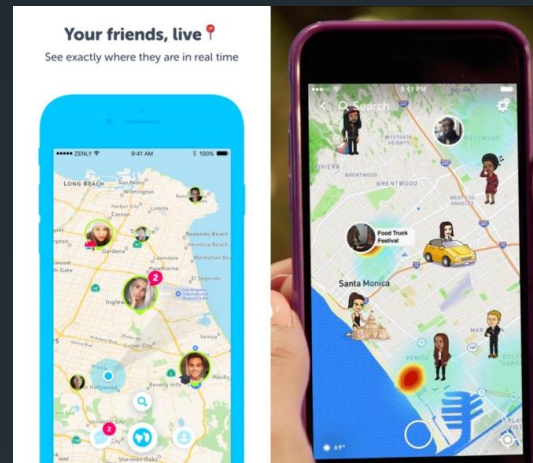

Social Media

Risks and Effects

Learning objective

- To understand the risks involved both physically and emotionally from using social media.

Snap Map

- An update to Snap chat that shows publicly posted images on a searchable map has raised safety concerns
- Snap Map lets people search for places such as schools and see videos and pictures posted by children inside.
- It also lets people locate their "friends" on a map that is accurate enough to determine where people live.

Snap chat says...

- Snap told the BBC that accurate location information was necessary to allow friends to use the service to meet, for example at a restaurant or crowded festival.
- With Snap Map, location sharing is off by default for all users and is completely optional. Snapchatters can choose exactly who they want to share their location with, if at all, and can change that setting at any time," a Snap spokesman said.

Possible Dangers?

- Snap Map lets people search for places such as schools and see videos and pictures posted by children inside.
- It also lets people locate their "friends" on a map that is accurate enough to determine where people live.
- "This new Snapchat update is awful. An invitation for stalkers, kidnappers, burglars and relationship trust issues,"

Do you agree?

If you are concerned...

How to switch off Snap Map location sharing:-

- When in photo-taking mode, pinch the screen to open Snap Map
- Touch the settings cog in the top right corner of the screen
- Tap "Ghost Mode" to switch off location sharing
- Photos and videos posted to Snapchat's public 'Our Story' will still be discoverable on the map