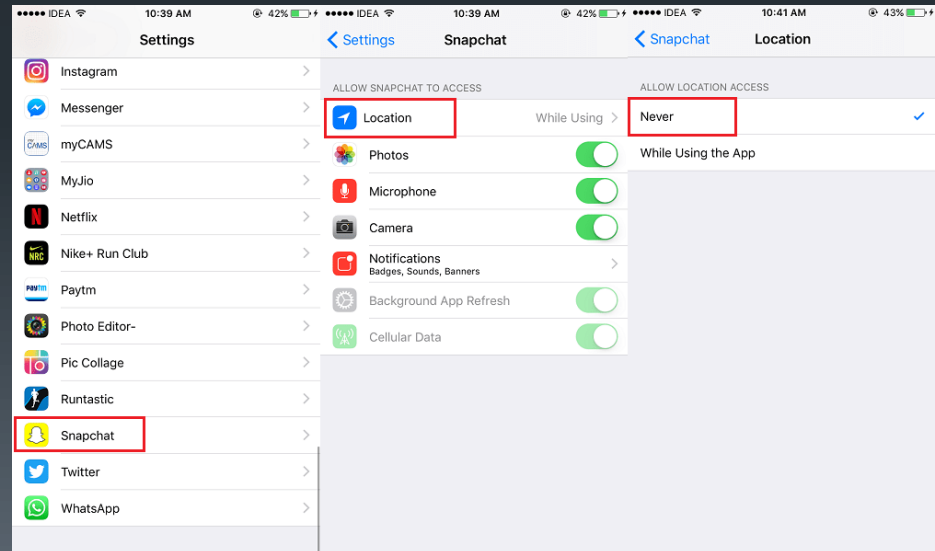

Social Media can affect more than just your safety.

- <https://www.youtube.com/watch?v=HffWFd_6bJ0>